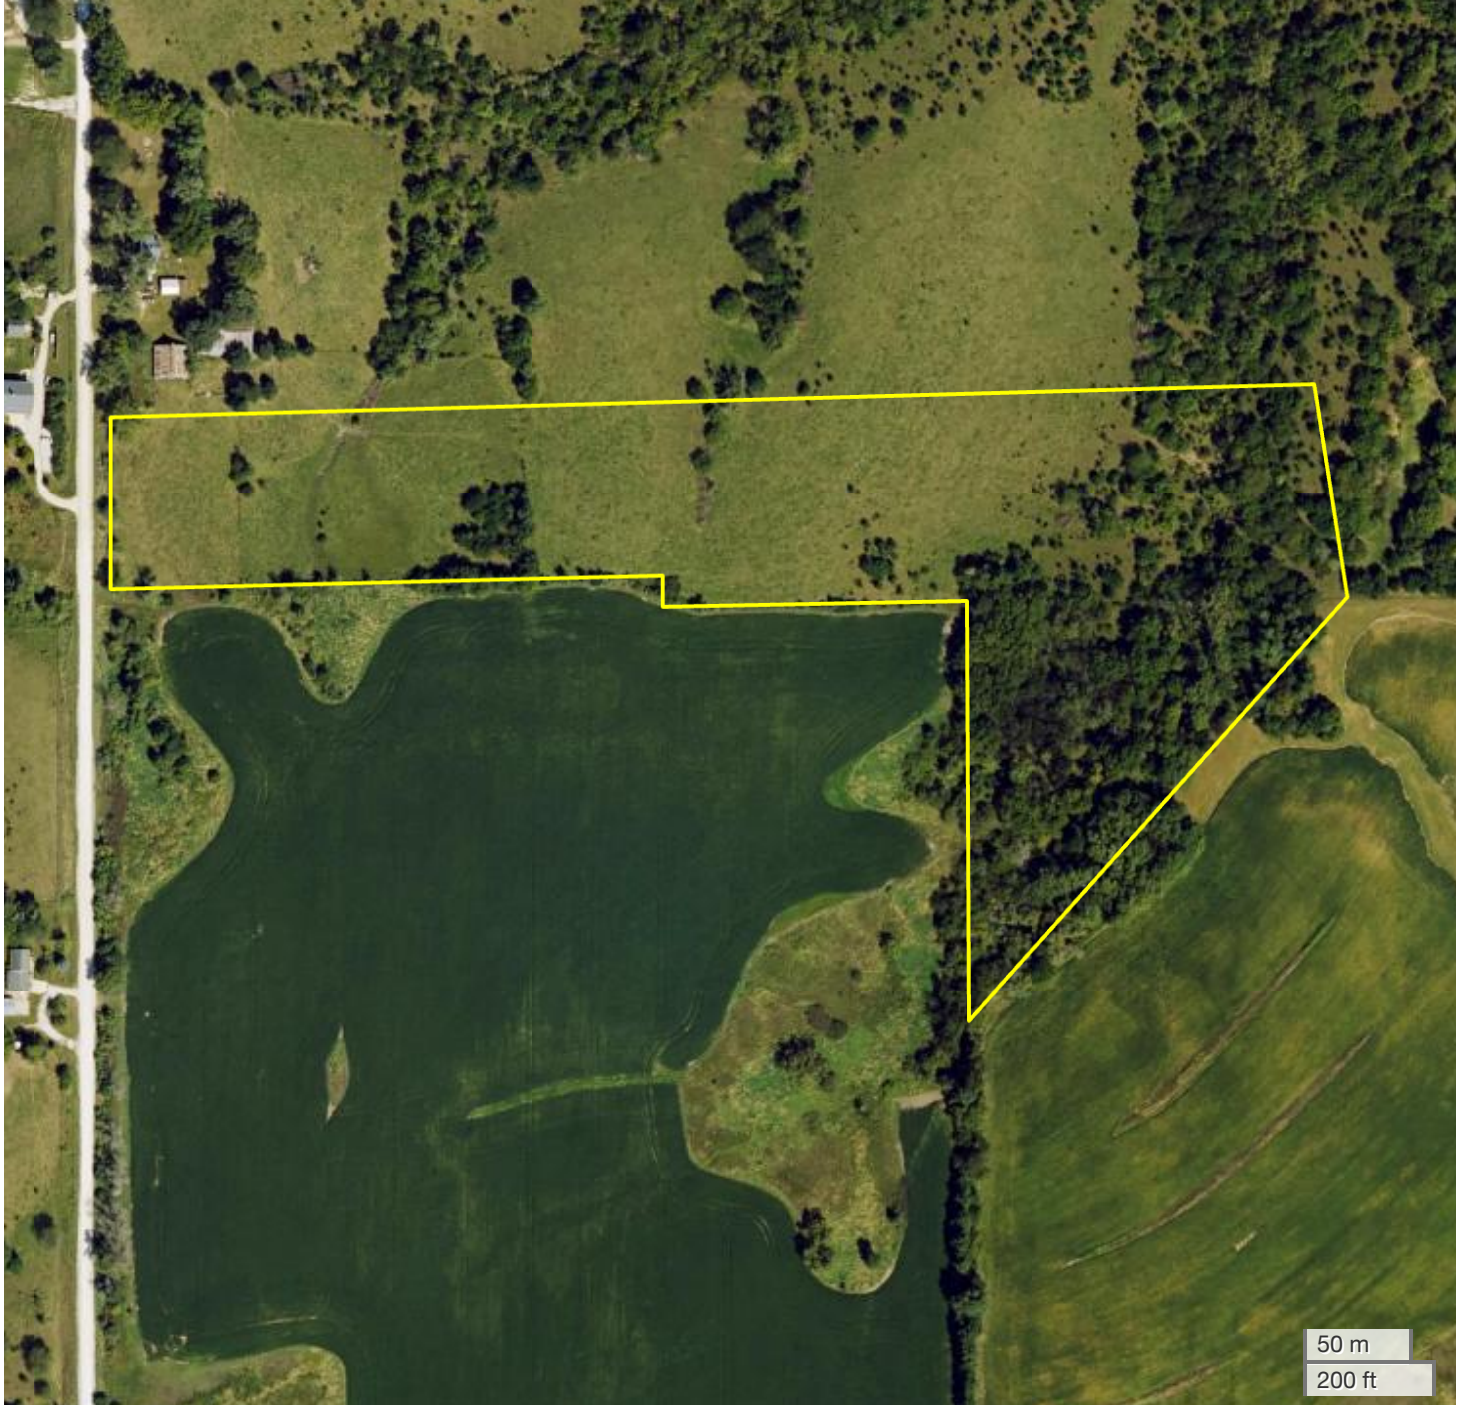

CASSADY
AERIAL MAP

Center: 41.322331, -93.742508

04-75N-25W

Jackson Township

Warren County, IA

FarmWorth, LLC makes no warranties, express or implied, regarding the accuracy of any information provided through FarmWorth.com. User is solely responsible for independently verifying all information prior to use and waives any claims against FarmWorth, LLC arising from inaccuracies in such information.